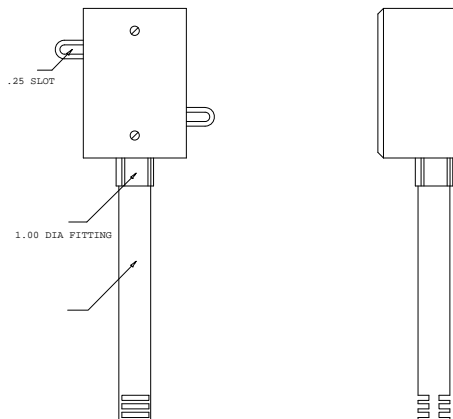

TS-D-x Duct Insertion temperature sensors with J-box where x is the length 4", 8", 12", or 18". Sensor is mounted through hole in duct and attached with mounting bracket.

TS-I-x Immersion temperature sensors (including 304 series stainless steel thermowell 1/2" NPT thread) where x is the length 4" or 8".

Temperature Sensors

Dimensions

Duct/Immersion sensor shown without box.

Duct/Immersion sensor shown with box.

TS-S, Strap-on sensor.

TS-O, Outside Air Sensor.

How to Order:	Order Number
Duct Insertion Temperature Sensor Length 4 inches Length 8 inches Length 12 inches Length 18 inches	TS-D-04 TS-D-08 TS-D-12 TS-D-18
Immersion Temperature Sensor Length 4 inches Length 8 inches	TS-I-04 TS-I-08
Averaging Temperature Sensor Length 8 ft Length 12 ft Length 24 ft	TS-A-08 TS-A-12 TS-A-24
Strap-On Temperature Sensor	TS-S
Outside Air Temperature	TS-O