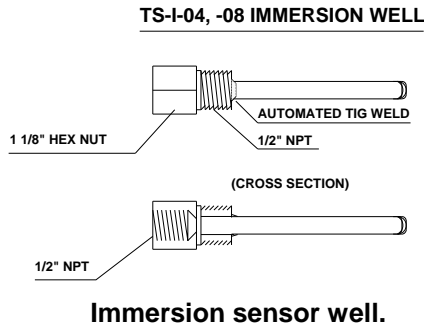

TS-A-x Averaging temperature sensors where x is the length 8 ft, 12 ft, or 24ft. The sensor is inserted through hole in duct, and then strung in a fashion that covers the greatest surface area.

TS-S Strap-on temperature sensors includes junction box. Mounted on bottom side of pipe with 2"-5" pipe clamp.

TS-O Outside Air Temperature sensor in weatherproof enclosure with mounting hardware. Mount downward and out of direct sunlight.

Product Specifications

Output: 3,000 Ohms @ 77 °F (25 °C)

Temperature Range:

-40 to 100 °C

-40 to 212 °F

Interchangeability:

0.2 degrees C (0 to 70 °C)

Highly Stable, No Field Calibration Required

Dissipation Constant:

3 mW per degree Celsius

Connections: flying leads.

Temperature Sensors

Dimensions

Duct/Immersion sensor shown without box.

Duct/Immersion sensor shown with box.

TS-S, Strap-on sensor.

TS-O, Outside Air Sensor.

How to Order:	Order Number
Duct Insertion Temperature Sensor Length 4 inches Length 8 inches Length 12 inches Length 18 inches	TS-D-04 TS-D-08 TS-D-12 TS-D-18
Immersion Temperature Sensor Length 4 inches Length 8 inches	TS-I-04 TS-I-08
Averaging Temperature Sensor Length 8 ft Length 12 ft Length 24 ft	TS-A-08 TS-A-12 TS-A-24
Strap-On Temperature Sensor	TS-S
Outside Air Temperature	TS-O