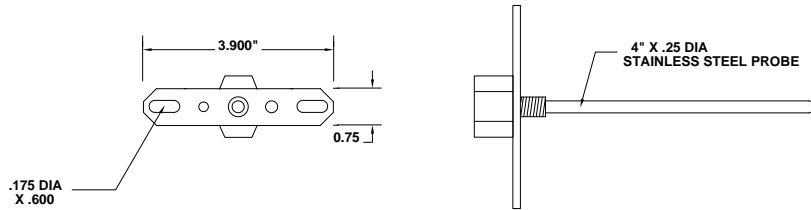

-40 to 100 °C

-40 to 212 °F

Interchangeability:

0.2 degrees C (0 to 70 °C)

Highly Stable, No Field Calibration Required

Dissipation Constant:

3 mW per degree Celsius

Connections: flying leads.

Temperature Sensors

Dimensions

Duct/Immersion sensor shown without box.

Duct/Immersion sensor shown with box.

TS-S, Strap-on sensor.

TS-O, Outside Air Sensor.

How to Order:	Order Number
Duct Insertion Temperature Sensor Length 4 inches Length 8 inches Length 12 inches Length 18 inches	TS-D-04 TS-D-08 TS-D-12 TS-D-18
Immersion Temperature Sensor Length 4 inches Length 8 inches	TS-I-04 TS-I-08
Averaging Temperature Sensor Length 8 ft Length 12 ft Length 24 ft	TS-A-08 TS-A-12 TS-A-24
Strap-On Temperature Sensor	TS-S
Outside Air Temperature	TS-O