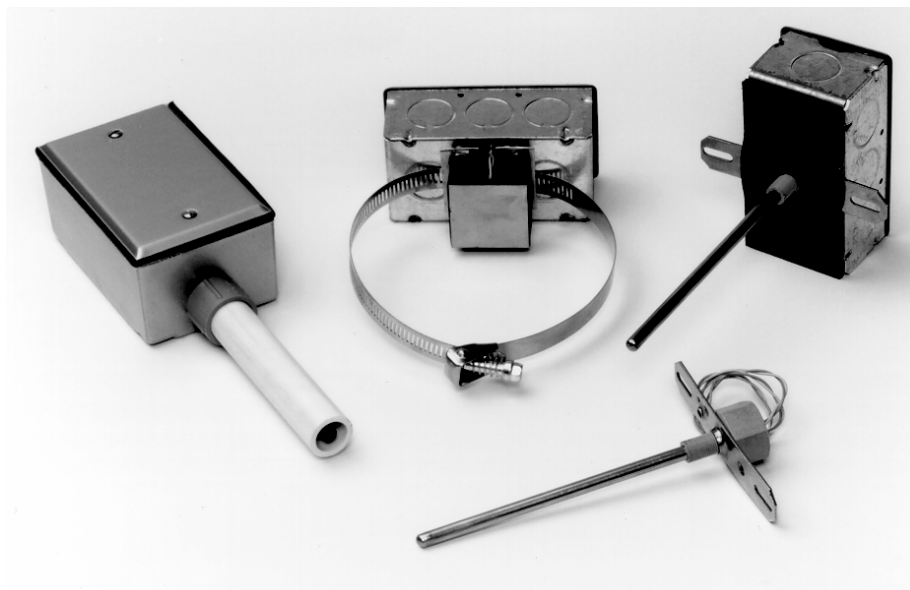

-40 to 100 °C

-40 to 212 °F

Interchangeability:

0.2 degrees C (0 to 70 °C)

Highly Stable, No Field Calibration Required

Dissipation Constant:

3 mW per degree Celsius

Connections: flying leads.

Temperature Sensors

Dimensions

Duct/Immersion sensor shown without box.

Duct/Immersion sensor shown with box.

TS-S, Strap-on sensor.

TS-O, Outside Air Sensor.

How to Order:	Order Number
Duct Insertion Temperature Sensor Length 4 inches Length 8 inches Length 12 inches Length 18 inches	TS-D-04 TS-D-08 TS-D-12 TS-D-18
Immersion Temperature Sensor Length 4 inches Length 8 inches	TS-I-04 TS-I-08
Averaging Temperature Sensor Length 8 ft Length 12 ft Length 24 ft	TS-A-08 TS-A-12 TS-A-24
Strap-On Temperature Sensor	TS-S
Outside Air Temperature	TS-O