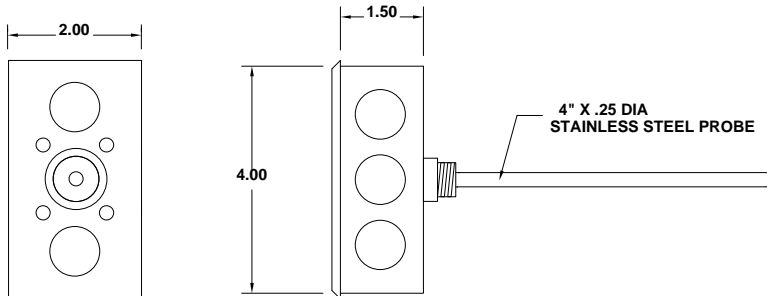

-40 to 100 °C

-40 to 212 °F

Interchangeability:

0.2 degrees C (0 to 70 °C)

Highly Stable, No Field Calibration Required

Dissipation Constant:

3 mW per degree Celsius

Connections: flying leads.

Temperature Sensors

Dimensions

Duct/Immersion sensor shown without box.

Duct/Immersion sensor shown with box.

TS-S, Strap-on sensor.

TS-O, Outside Air Sensor.

How to Order:	Order Number
Duct Insertion Temperature Sensor Length 4 inches Length 8 inches Length 12 inches Length 18 inches	TS-D-04 TS-D-08 TS-D-12 TS-D-18
Immersion Temperature Sensor Length 4 inches Length 8 inches	TS-I-04 TS-I-08
Averaging Temperature Sensor Length 8 ft Length 12 ft Length 24 ft	TS-A-08 TS-A-12 TS-A-24
Strap-On Temperature Sensor	TS-S
Outside Air Temperature	TS-O