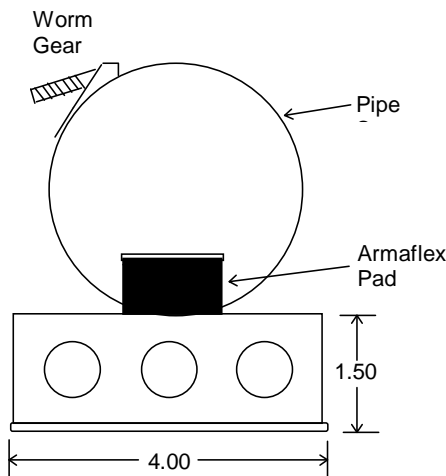

Temperature Sensors

Dimensions

Duct/Immersion sensor shown without box.

Duct/Immersion sensor shown with box.

TS-S, Strap-on sensor.

TS-O, Outside Air Sensor.

How to Order:	Order Number
Duct Insertion Temperature Sensor Length 4 inches Length 8 inches Length 12 inches Length 18 inches	TS-D-04 TS-D-08 TS-D-12 TS-D-18
Immersion Temperature Sensor Length 4 inches Length 8 inches	TS-I-04 TS-I-08
Averaging Temperature Sensor Length 8 ft Length 12 ft Length 24 ft	TS-A-08 TS-A-12 TS-A-24
Strap-On Temperature Sensor	TS-S
Outside Air Temperature	TS-O